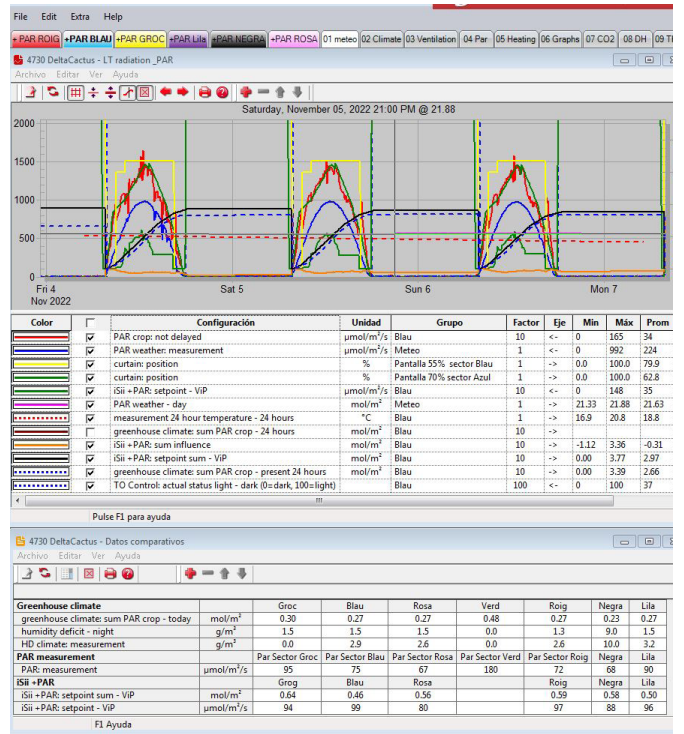

HIGH QUALITY DATA-DRIVEN GROWING