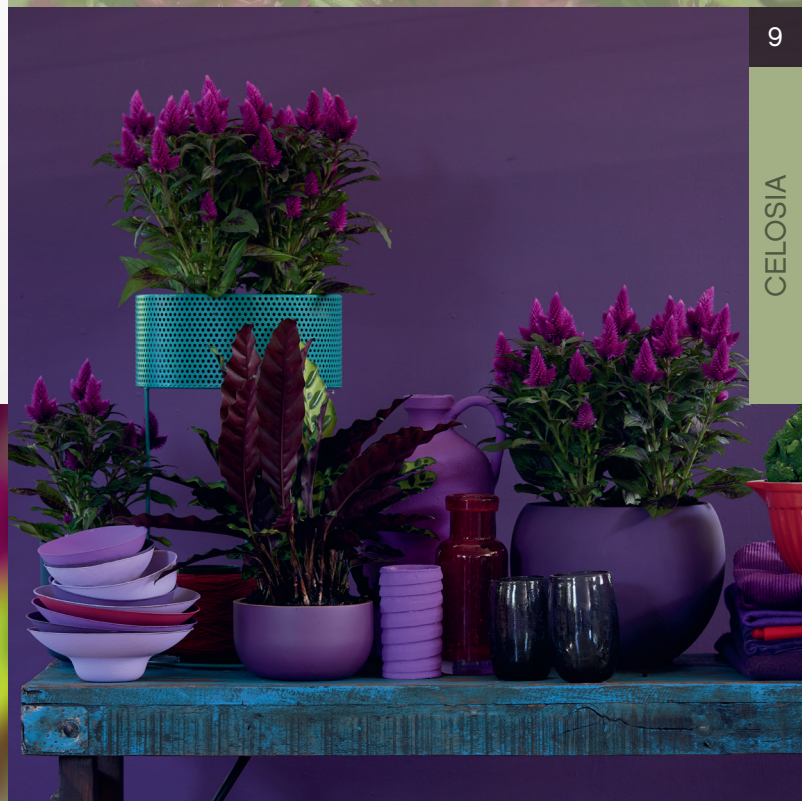

A proven success
for more than
10 years!

Deep
Purple
CELOSIA

- Unique, deep purple colour
- A true eye-catcher for indoor and outdoor use
- Outstanding shelf life

CONCEPT

DEEP PURPLE®

Deep Purple® is a proven Celosia favourite with an excellent shelf life and a unique deep purple colour. Looking to brighten up the garden with a fresh, vibrant plant that's also super easy to care for? Then Deep Purple® is the perfect choice! Need we say more? Deep Purple® has been the no. 1 name in the sector for over ten years, and that's no coincidence!